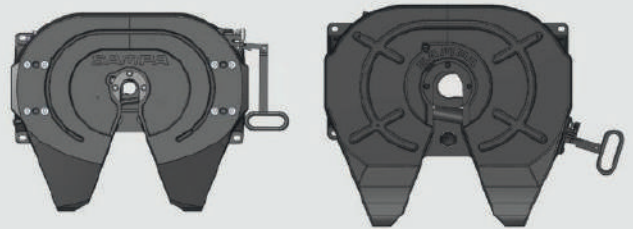

TURNTABLES & ACCESSORIES AT HOT PRICES

HUGE RANGE IN STOCK NOW

**FROM
$1600**

	SP C7 D 001	SP C8 D1 002
Surface Diameter	37"	38"
King pin	2"	3.5"
Total Height	150/185mm	190mm
D Value	200 kN	260 kN
U Value	20 Tonnes	36 Tonnes
CRN	51041	51042

FIFTH WHEEL

- International quality 5th Wheel with Australian approvals
- Interchangeable with common Australian brands
- Long-lasting, durable body and pedestals
- Full range of replacement parts available
- Designed and tested for extreme conditions.

HOT PRICES

TURNTABLE TOP - GREASED 2"
Fits SPC7D001
Or
JOST JSK37CZ

$1320
SPC7D000A

COMPLETE TURNTABLE 2"
185mm Pedestals
Greased

$1650
SPC7D001

COMPLETE TURNTABLE 3.5"
190mm Height

$2200
SPC8D1002

Turtable Repair Kit
for Jost JSK 37
Or Sampa C7
Turntable

$80
TMT1001

King Pin
2" BOLT IN
240kn rated
With 8 mounting
bolts

$99
TMT1032

BOLT TOP TO FEET
JSK Jost Turntables

$4.40
EA
TMT1000

**Greasless Top Plate
Liner with Bolts**
JSK 40 & 41
Jost Turntables

$198
TMT1016

**Greasless Top Plate
Liner with Bolts**
JSK 37 CZW
Jost Turntables

$198
TMT1017