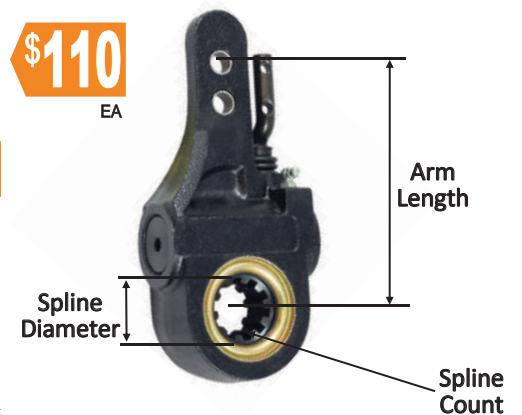

Auto Slack Adjusters

Crewson Automatic Kits

- Clearance AND Load Sensing Link Rod Actuation Adjusts on Return Stroke
- Fewer Part Numbers for Full Coverage: - Less Confusion - Reduced Inventory
- "User-Friendly" Installation Guide - Included in Each Kit
- Easy Manual Adjustment
- Extra Grease Sealing

PART NO.	CROSS REFERENCE	SPLINE DIA./ NO TEETH	LEVER LENGTH	CLEVIS TYPE	CLEVIS THREAD	APPLICATION GUIDE
E-6991B	MK21103S	1-1/2" - 10	5" - 6"	Straight	5/8" - 18	Bendix/Eaton/Meritor/Spicer brakes
E-6692B	MK21102S	1-1/2" - 10	5 1/2" - 6 1/2"	Straight	5/8" - 18	Bendix/Eaton/Meritor/Spicer brakes
E-6993B	MK22103S	1-1/2" - 28	5" - 6"	Straight	5/8" - 18	Eaton/Meritor/Spicer brakes
E-6994B	MK22102S	1-1/2" - 28	5 1/2" - 6 1/2"	Straight	5/8" - 18	Eaton/Meritor/Spicer brakes
E-6995B	MK23103S	1-1/2" - 28	5" - 6"	Straight	5/8" - 18	Fruehauf brakes
E-6996B	MK23102S	1-1/2" - 28	5 1/2" - 6 1/2"	Straight	5/8" - 18	Fruehauf brakes

$110 EA